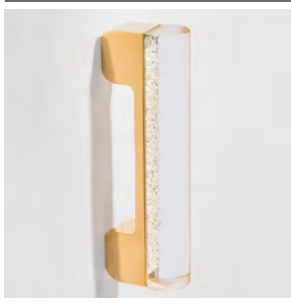

Pavé

Pavé Large Pull PVL-PG
Overall Dimensions:
Height: approx 7/8"
Width: 6"
Total Depth : 1 1/2"
Finish: Polished Gold (18k)
8-32 1.25" screw included
Mounting holes: 5.344" apart center to center

Pavé Medium Pull PVM-PG
Overall Dimensions:
Height: approx 7/8"
Width: 3 5/8"
Total Depth : 1 1/2"
Finish: Polished Gold (18k)
8-32 1.25" screw included
Mounting holes: 3" apart center to center

Pavé Small Pull PVS-PG
Overall Dimensions:
Height: approx 7/8"
Width: 1 1/2"
Total Depth : 1 1/4"
Finish: Polished Gold (18k)
8-32 1.25" screw included
Mounting holes: .875" apart center to center

©(g)aesthete