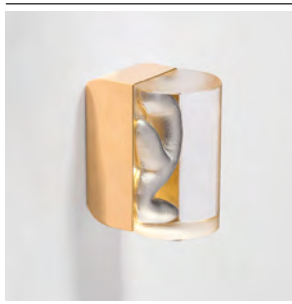

# Codex

Codex Large Pull CXLP-PG  
Overall Dimensions:  
Height: approx 7/8"  
Width: 6"  
Total Depth : 1 1/2"  
Finish: Polished Gold (18k)  
8-32 1.25" screw included  
Mounting holes: 5.344" apart center to center

Codex Medium Pull CXMP-PG  
Overall Dimensions:  
Height: approx 7/8"  
Width: 3 5/8"  
Total Depth : 1 1/2"  
Finish: Polished Gold (18k)  
8-32 1.25" screw included  
Mounting holes: 3" apart center to center

Codex Small Pull CXSP-PG  
Overall Dimensions:  
Height: approx 7/8"  
Width: 1 1/2"  
Total Depth : 1 1/4"  
Finish: Polished Gold (18k)  
8-32 1.25" screw included  
Mounting holes: .875" apart center to center